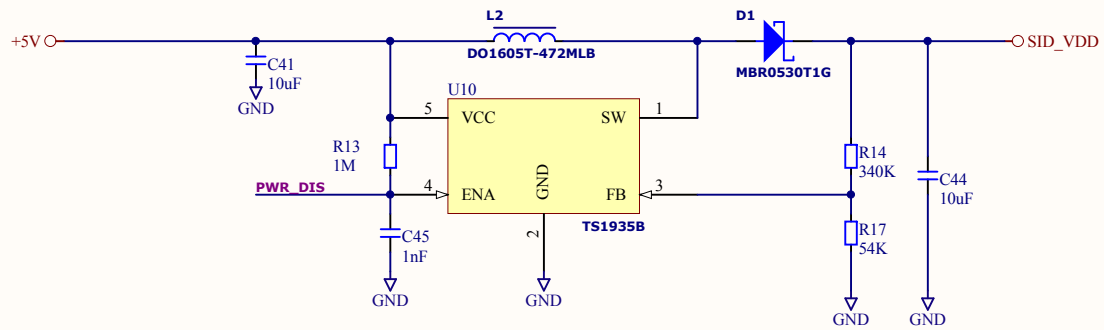

Title		
Slight SID - CPLD version		
Size	Number	Revision
A4		3.2
Date:	2020-03-10	Sheet 3 of 5
File:	D:\[projects]\...\analog_IO.SchDoc	Drawn By: Seban / Slight

Cart Port

Title			
Slight SID - CPLD version			
Size	Number	Revision	3.2
A4			
Date:	2020-03-10	Sheet 5 of 5	
File:	D:\projects\...\atari_side.SchDoc	Drawn By:	Seban / Slight

Title		
Slight SID - CPLD version		
Size	Number	Revision
A4		3.2
Date:	2020-03-10	Sheet 1 of 5
File:	D:\[projects]\...\clock_gen.SchDoc	Drawn By: Seban / Slight

Title		
Slight SID - CPLD version		
Size	Number	Revision
A4		3.2
Date:	2020-03-10	Sheet 2 of 5
File:	D:\projects\...\sid_chips.SchDoc	Drawn By: Seban / Slight

Title		
Slight SID - CPLD version		
Size	Number	Revision
A4		3.2
Date:	2020-03-10	Sheet 4 of 5
File:	D:\[projects]\...\step_up.SchDoc	Drawn By: Seban / Slight