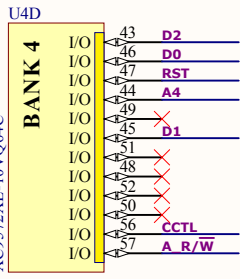

Title		
Slight SID - CPLD version		
Size	Number	Revision
A4		3.2
Date:	2020-03-10	Sheet 3 of 5
File:	D:\[projects]\...\analog_IO.SchDoc	Drawn By: Seban / Slight

Cart Port

Title			
Slight SID - CPLD version			
Size	Number	Revision	3.2
A4			
Date:	2020-03-10	Sheet 5 of 5	
File:	D:\projects\...\atari_side.SchDoc	Drawn By:	Seban / Slight

Title		
Slight SID - CPLD version		
Size	Number	Revision
A4		3.2
Date:	2020-03-10	Sheet 1 of 5
File:	D:\[projects]\...\clock_gen.SchDoc	Drawn By: Seban / Slight

Title		
Slight SID - CPLD version		
Size	Number	Revision
A4		3.2
Date:	2020-03-10	Sheet 2 of 5
File:	D:\projects\...\sid_chips.SchDoc	Drawn By: Seban / Slight