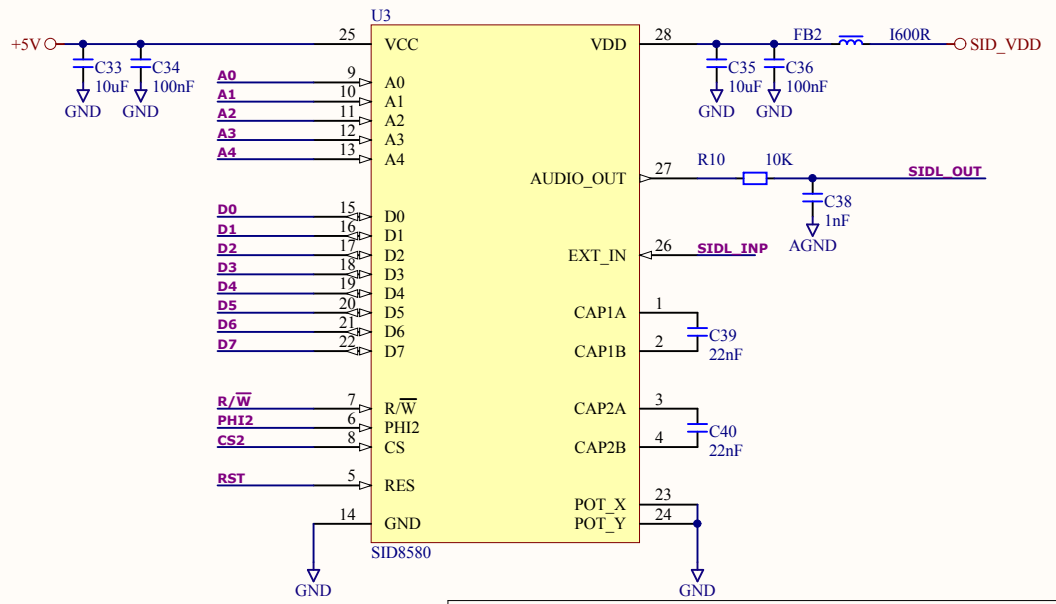

Title		
Slight SID - CPLD version		
Size	Number	Revision
A4		3.2
Date:	2020-03-10	Sheet 3 of 5
File:	D:\[projects]\...\analog_IO.SchDoc	Drawn By: Seban / Slight

Cart Port

Title			
Slight SID - CPLD version			
Size	Number	Revision	3.2
A4			
Date:	2020-03-10	Sheet 5 of 5	
File:	D:\projects\...\atari_side.SchDoc	Drawn By:	Seban / Slight

Title		
Slight SID - CPLD version		
Size	Number	Revision
A4		3.2
Date:	2020-03-10	Sheet 1 of 5
File:	D:\[projects]\...\clock_gen.SchDoc	Drawn By: Seban / Slight

Title		
Slight SID - CPLD version		
Size	Number	Revision
A4		3.2
Date:	2020-03-10	Sheet 2 of 5
File:	D:\projects\...\sid_chips.SchDoc	Drawn By: Seban / Slight

Title		
Slight SID - CPLD version		
Size	Number	Revision
A4		3.2
Date:	2020-03-10	Sheet 4 of 5
File:	D:\[projects]\...\step_up.SchDoc	Drawn By: Seban / Slight