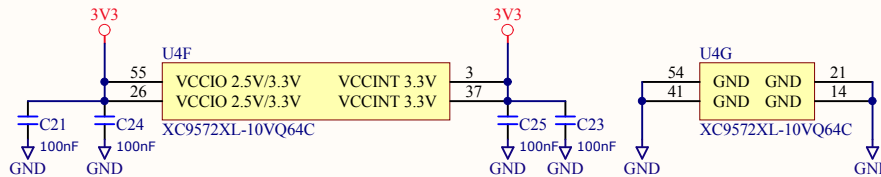

Title		
Slight SID - CPLD version		
Size	Number	Revision
A4		3.2
Date:	2020-03-10	Sheet 3 of 5
File:	D:\[projects]\...\analog_IO.SchDoc	Drawn By: Seban / Slight

Cart Port

Title			
Slight SID - CPLD version			
Size	Number	Revision	3.2
A4			
Date:	2020-03-10	Sheet 5 of 5	
File:	D:\projects\...\atari_side.SchDoc	Drawn By:	Seban / Slight

Title		
Slight SID - CPLD version		
Size	Number	Revision
A4		3.2
Date:	2020-03-10	Sheet 1 of 5
File:	D:\[projects]\...\clock_gen.SchDoc	Drawn By: Seban / Slight

Title		
Slight SID - CPLD version		
Size	Number	Revision
A4		3.2
Date:	2020-03-10	Sheet 2 of 5
File:	D:\projects\...\sid_chips.SchDoc	Drawn By: Seban / Slight