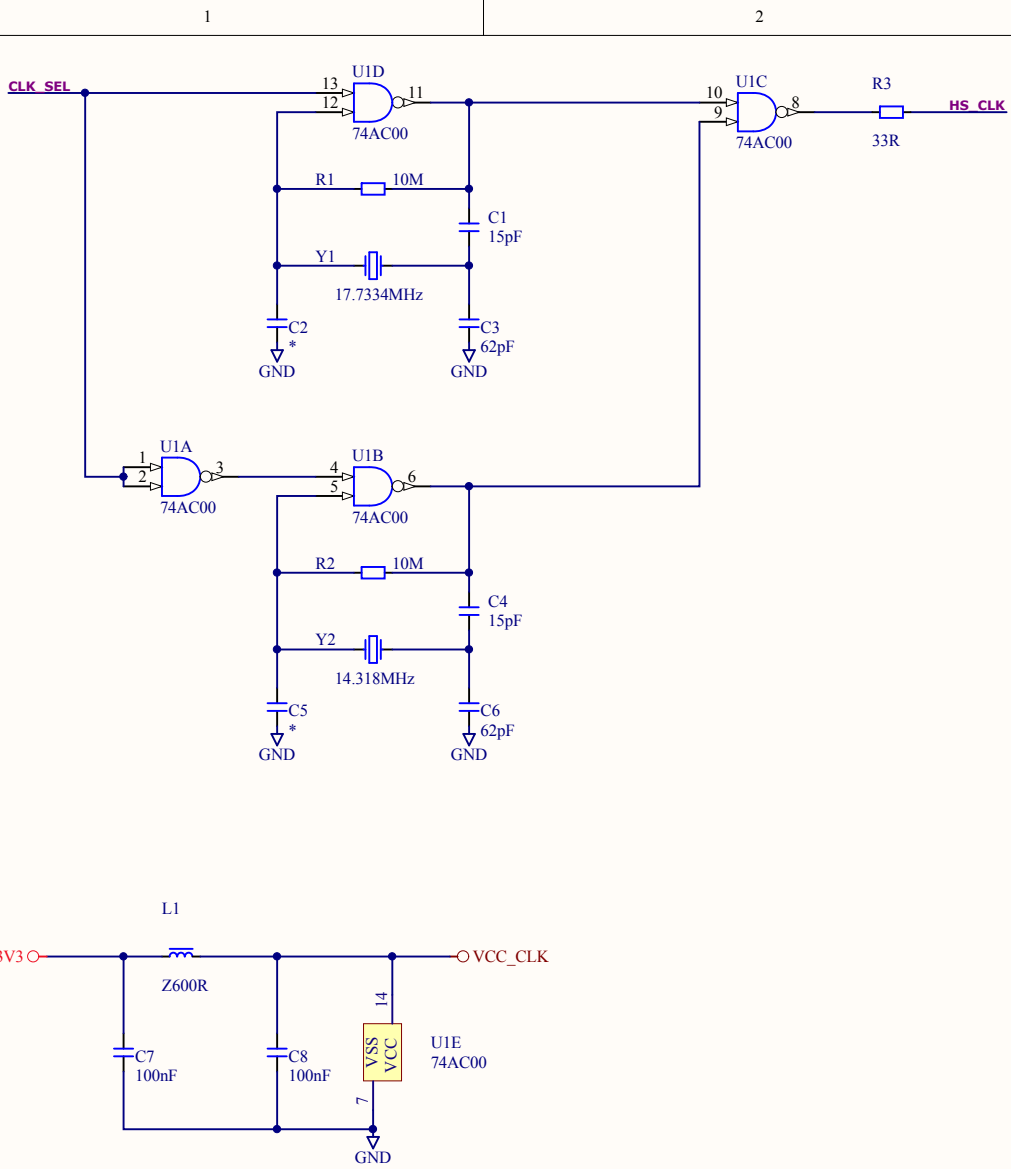

Title		
Slight SID - CPLD version		
Size	Number	Revision
A4		3.2
Date:	2020-03-10	Sheet 3 of 5
File:	D:\[projects]\...\analog_IO.SchDoc	Drawn By: Seban / Slight

Cart Port

Title			
Slight SID - CPLD version			
Size	Number	Revision	3.2
A4			
Date:	2020-03-10	Sheet 5 of 5	
File:	D:\projects\...\atari_side.SchDoc	Drawn By:	Seban / Slight

Title		
Slight SID - CPLD version		
Size	Number	Revision
A4		3.2
Date:	2020-03-10	Sheet 1 of 5
File:	D:\[projects]\...\clock_gen.SchDoc	Drawn By: Seban / Slight

Title		
Slight SID - CPLD version		
Size	Number	Revision
A4		3.2
Date:	2020-03-10	Sheet 2 of 5
File:	D:\projects\...\sid_chips.SchDoc	Drawn By: Seban / Slight

Title		
Slight SID - CPLD version		
Size	Number	Revision
A4		3.2
Date:	2020-03-10	Sheet 4 of 5
File:	D:\[projects]\...\step_up.SchDoc	Drawn By: Seban / Slight