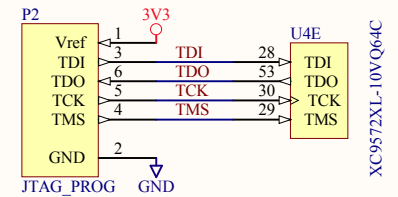

Title		
Slight SID - CPLD version		
Size	Number	Revision
A4		3.2
Date:	2020-03-10	Sheet 3 of 5
File:	D:\[projects]\...\analog_IO.SchDoc	Drawn By: Seban / Slight

Cart Port

Title			
Slight SID - CPLD version			
Size	Number	Revision	3.2
A4			
Date:	2020-03-10	Sheet 5 of 5	
File:	D:\projects\...\atari_side.SchDoc	Drawn By:	Seban / Slight

Title		
Slight SID - CPLD version		
Size	Number	Revision
A4		3.2
Date:	2020-03-10	Sheet 1 of 5
File:	D:\[projects]\...\clock_gen.SchDoc	Drawn By: Seban / Slight

Title		
Slight SID - CPLD version		
Size	Number	Revision
A4		3.2
Date:	2020-03-10	Sheet 2 of 5
File:	D:\projects\...\sid_chips.SchDoc	Drawn By: Seban / Slight