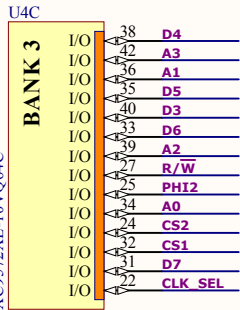

Title		
Slight SID - CPLD version		
Size	Number	Revision
A4		3.2
Date:	2020-03-10	Sheet 3 of 5
File:	D:\[projects]\...\analog_IO.SchDoc	Drawn By: Seban / Slight

Cart Port

Title			
Slight SID - CPLD version			
Size	Number	Revision	3.2
A4			
Date:	2020-03-10	Sheet 5 of 5	
File:	D:\projects\...\atari_side.SchDoc	Drawn By:	Seban / Slight

Title		
Slight SID - CPLD version		
Size	Number	Revision
A4		3.2
Date:	2020-03-10	Sheet 1 of 5
File:	D:\[projects]\...\clock_gen.SchDoc	Drawn By: Seban / Slight

Title		
Slight SID - CPLD version		
Size	Number	Revision
A4		3.2
Date:	2020-03-10	Sheet 2 of 5
File:	D:\projects\...\sid_chips.SchDoc	Drawn By: Seban / Slight