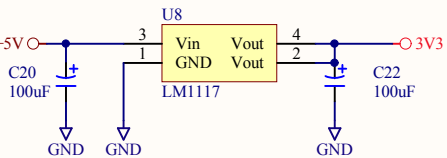

Title		
Slight SID - CPLD version		
Size	Number	Revision
A4		3.2
Date:	2020-03-10	Sheet 3 of 5
File:	D:\[projects]\...\analog_IO.SchDoc	Drawn By: Seban / Slight

Cart Port

Title			
Slight SID - CPLD version			
Size	Number	Revision	3.2
A4			
Date:	2020-03-10	Sheet 5 of 5	
File:	D:\projects\...\atari_side.SchDoc	Drawn By:	Seban / Slight

Title		
Slight SID - CPLD version		
Size	Number	Revision
A4		3.2
Date:	2020-03-10	Sheet 1 of 5
File:	D:\[projects]\...\clock_gen.SchDoc	Drawn By: Seban / Slight

Title		
Slight SID - CPLD version		
Size	Number	Revision
A4		3.2
Date:	2020-03-10	Sheet 2 of 5
File:	D:\projects\...\sid_chips.SchDoc	Drawn By: Seban / Slight