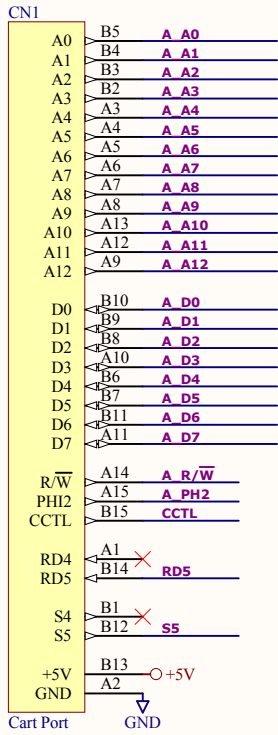

Title		
Slight SID - CPLD version		
Size	Number	Revision
A4		3.2
Date:	2020-03-10	Sheet 3 of 5
File:	D:\[projects]\...\analog_IO.SchDoc	Drawn By: Seban / Slight

Cart Port

Title			
Slight SID - CPLD version			
Size	Number	Revision	3.2
A4			
Date:	2020-03-10	Sheet 5 of 5	
File:	D:\projects\...\atari_side.SchDoc	Drawn By:	Seban / Slight

Title		
Slight SID - CPLD version		
Size	Number	Revision
A4		3.2
Date:	2020-03-10	Sheet 1 of 5
File:	D:\[projects]\...\clock_gen.SchDoc	Drawn By: Seban / Slight

Title		
Slight SID - CPLD version		
Size	Number	Revision
A4		3.2
Date:	2020-03-10	Sheet 2 of 5
File:	D:\projects\...\sid_chips.SchDoc	Drawn By: Seban / Slight

Title		
Slight SID - CPLD version		
Size	Number	Revision
A4		3.2
Date:	2020-03-10	Sheet 4 of 5
File:	D:\[projects]\...\step_up.SchDoc	Drawn By: Seban / Slight