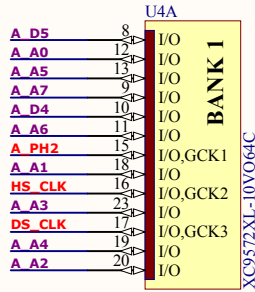

Title		
Slight SID - CPLD version		
Size	Number	Revision
A4		3.2
Date:	2020-03-10	Sheet 3 of 5
File:	D:\[projects]\...\analog_IO.SchDoc	Drawn By: Seban / Slight

Cart Port

Title			
Slight SID - CPLD version			
Size	Number	Revision	3.2
A4			
Date:	2020-03-10	Sheet 5 of 5	
File:	D:\projects\...\atari_side.SchDoc	Drawn By:	Seban / Slight

Title		
Slight SID - CPLD version		
Size	Number	Revision
A4		3.2
Date:	2020-03-10	Sheet 1 of 5
File:	D:\[projects]\...\clock_gen.SchDoc	Drawn By: Seban / Slight

Title		
Slight SID - CPLD version		
Size	Number	Revision
A4		3.2
Date:	2020-03-10	Sheet 2 of 5
File:	D:\projects\...\sid_chips.SchDoc	Drawn By: Seban / Slight