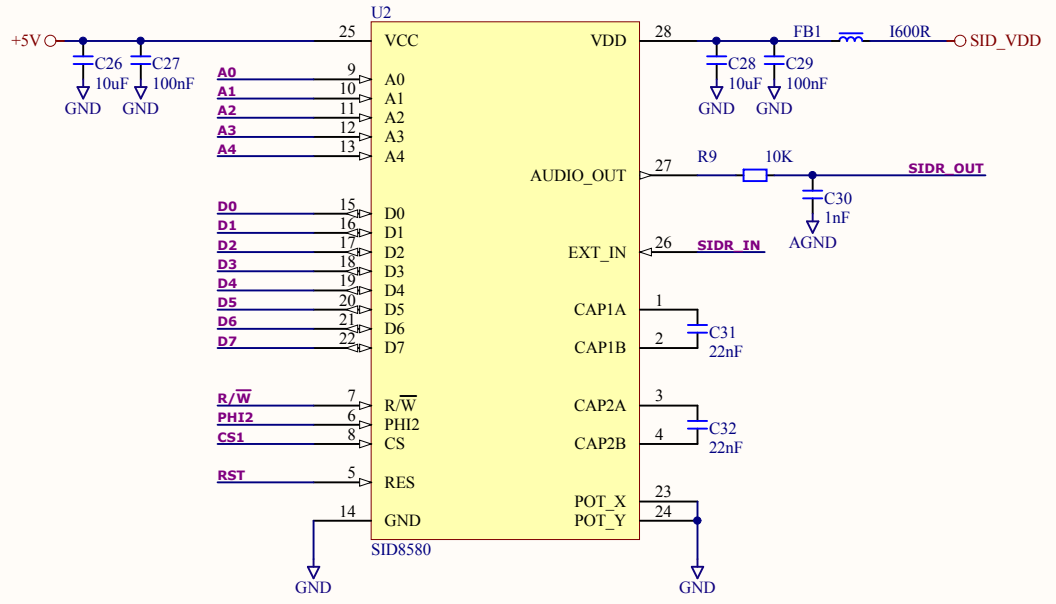

Title		
Slight SID - CPLD version		
Size	Number	Revision
A4		3.2
Date:	2020-03-10	Sheet 3 of 5
File:	D:\[projects]\...\analog_IO.SchDoc	Drawn By: Seban / Slight

Cart Port

Title			
Slight SID - CPLD version			
Size	Number	Revision	3.2
A4			
Date:	2020-03-10	Sheet 5 of 5	
File:	D:\projects\...\atari_side.SchDoc	Drawn By:	Seban / Slight

Title		
Slight SID - CPLD version		
Size	Number	Revision
A4		3.2
Date:	2020-03-10	Sheet 1 of 5
File:	D:\[projects]\...\clock_gen.SchDoc	Drawn By: Seban / Slight

Title		
Slight SID - CPLD version		
Size	Number	Revision
A4		3.2
Date:	2020-03-10	Sheet 2 of 5
File:	D:\projects\...\sid_chips.SchDoc	Drawn By: Seban / Slight

Title		
Slight SID - CPLD version		
Size	Number	Revision
A4		3.2
Date:	2020-03-10	Sheet 4 of 5
File:	D:\[projects]\...\step_up.SchDoc	Drawn By: Seban / Slight