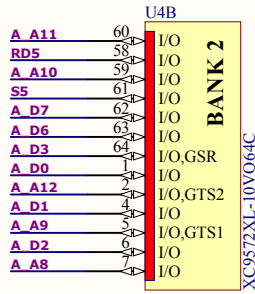

Title		
Slight SID - CPLD version		
Size	Number	Revision
A4		3.2
Date:	2020-03-10	Sheet 3 of 5
File:	D:\[projects]\...\analog_IO.SchDoc	Drawn By: Seban / Slight

Cart Port

Title			
Slight SID - CPLD version			
Size	Number	Revision	3.2
A4			
Date:	2020-03-10	Sheet 5 of 5	
File:	D:\projects\...\atari_side.SchDoc	Drawn By:	Seban / Slight

Title		
Slight SID - CPLD version		
Size	Number	Revision
A4		3.2
Date:	2020-03-10	Sheet 1 of 5
File:	D:\[projects]\...\clock_gen.SchDoc	Drawn By: Seban / Slight

Title		
Slight SID - CPLD version		
Size	Number	Revision
A4		3.2
Date:	2020-03-10	Sheet 2 of 5
File:	D:\projects\...\sid_chips.SchDoc	Drawn By: Seban / Slight